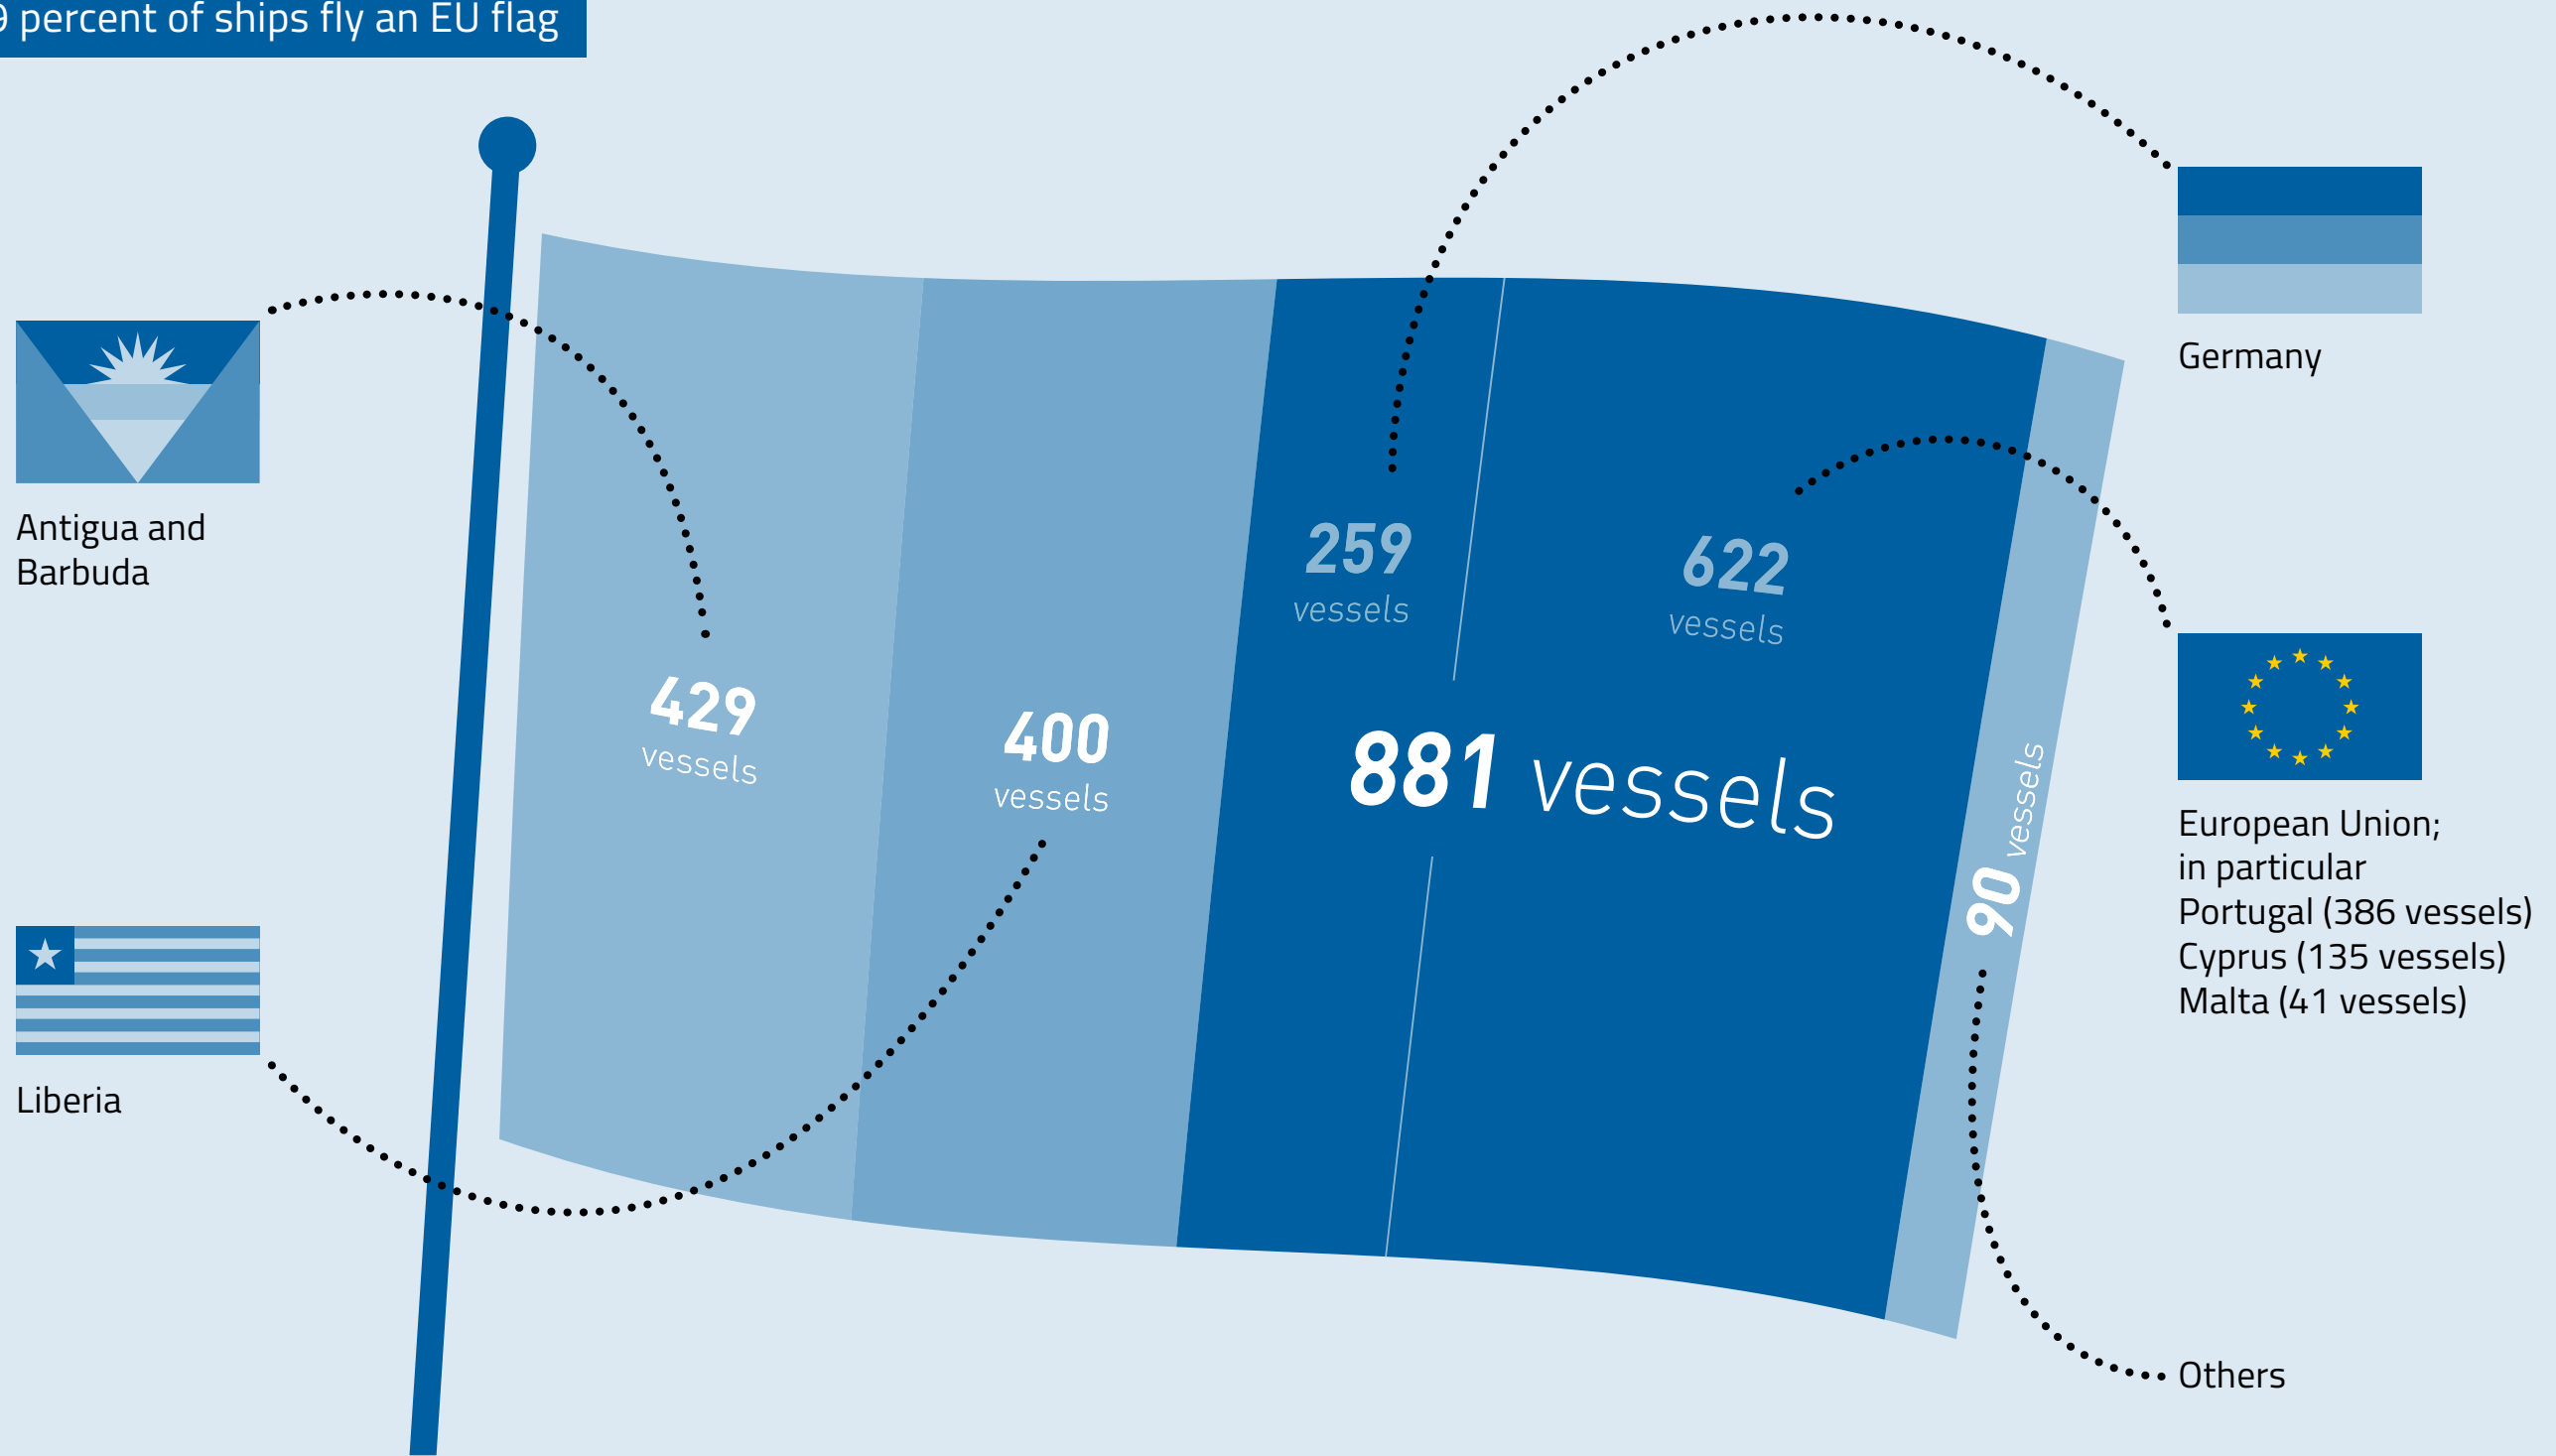

# Flag structure in the German merchant fleet

48.9 percent of ships fly an EU flag

Source: Federal Maritime and Hydrographic Agency, Verband Deutscher Reeder; as of 31.12.2023