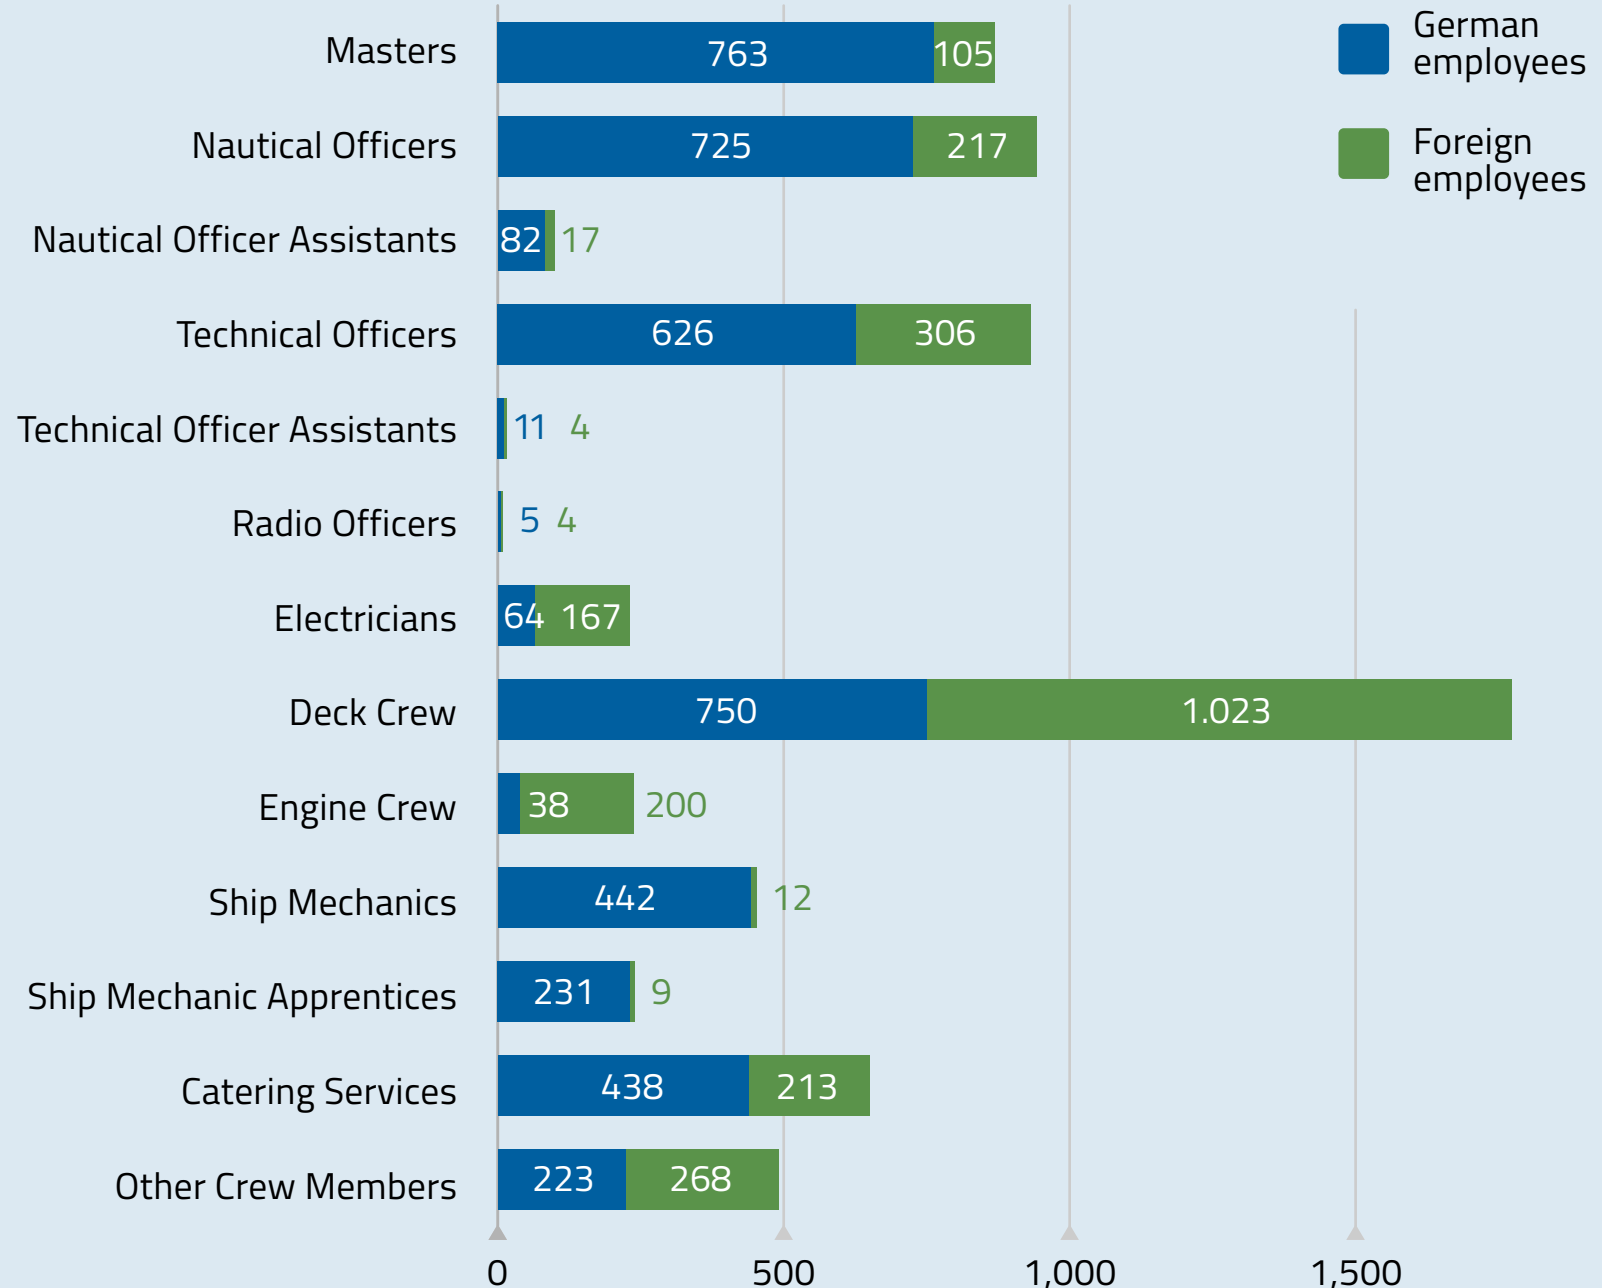

Seafarers in German shipping

Employees at sea subject to the German social security system only

4,412

German employees

2,552

Foreign employees

6.964

total employees

Source: Knappschaft-Bahn-See; as of 31.12.2023